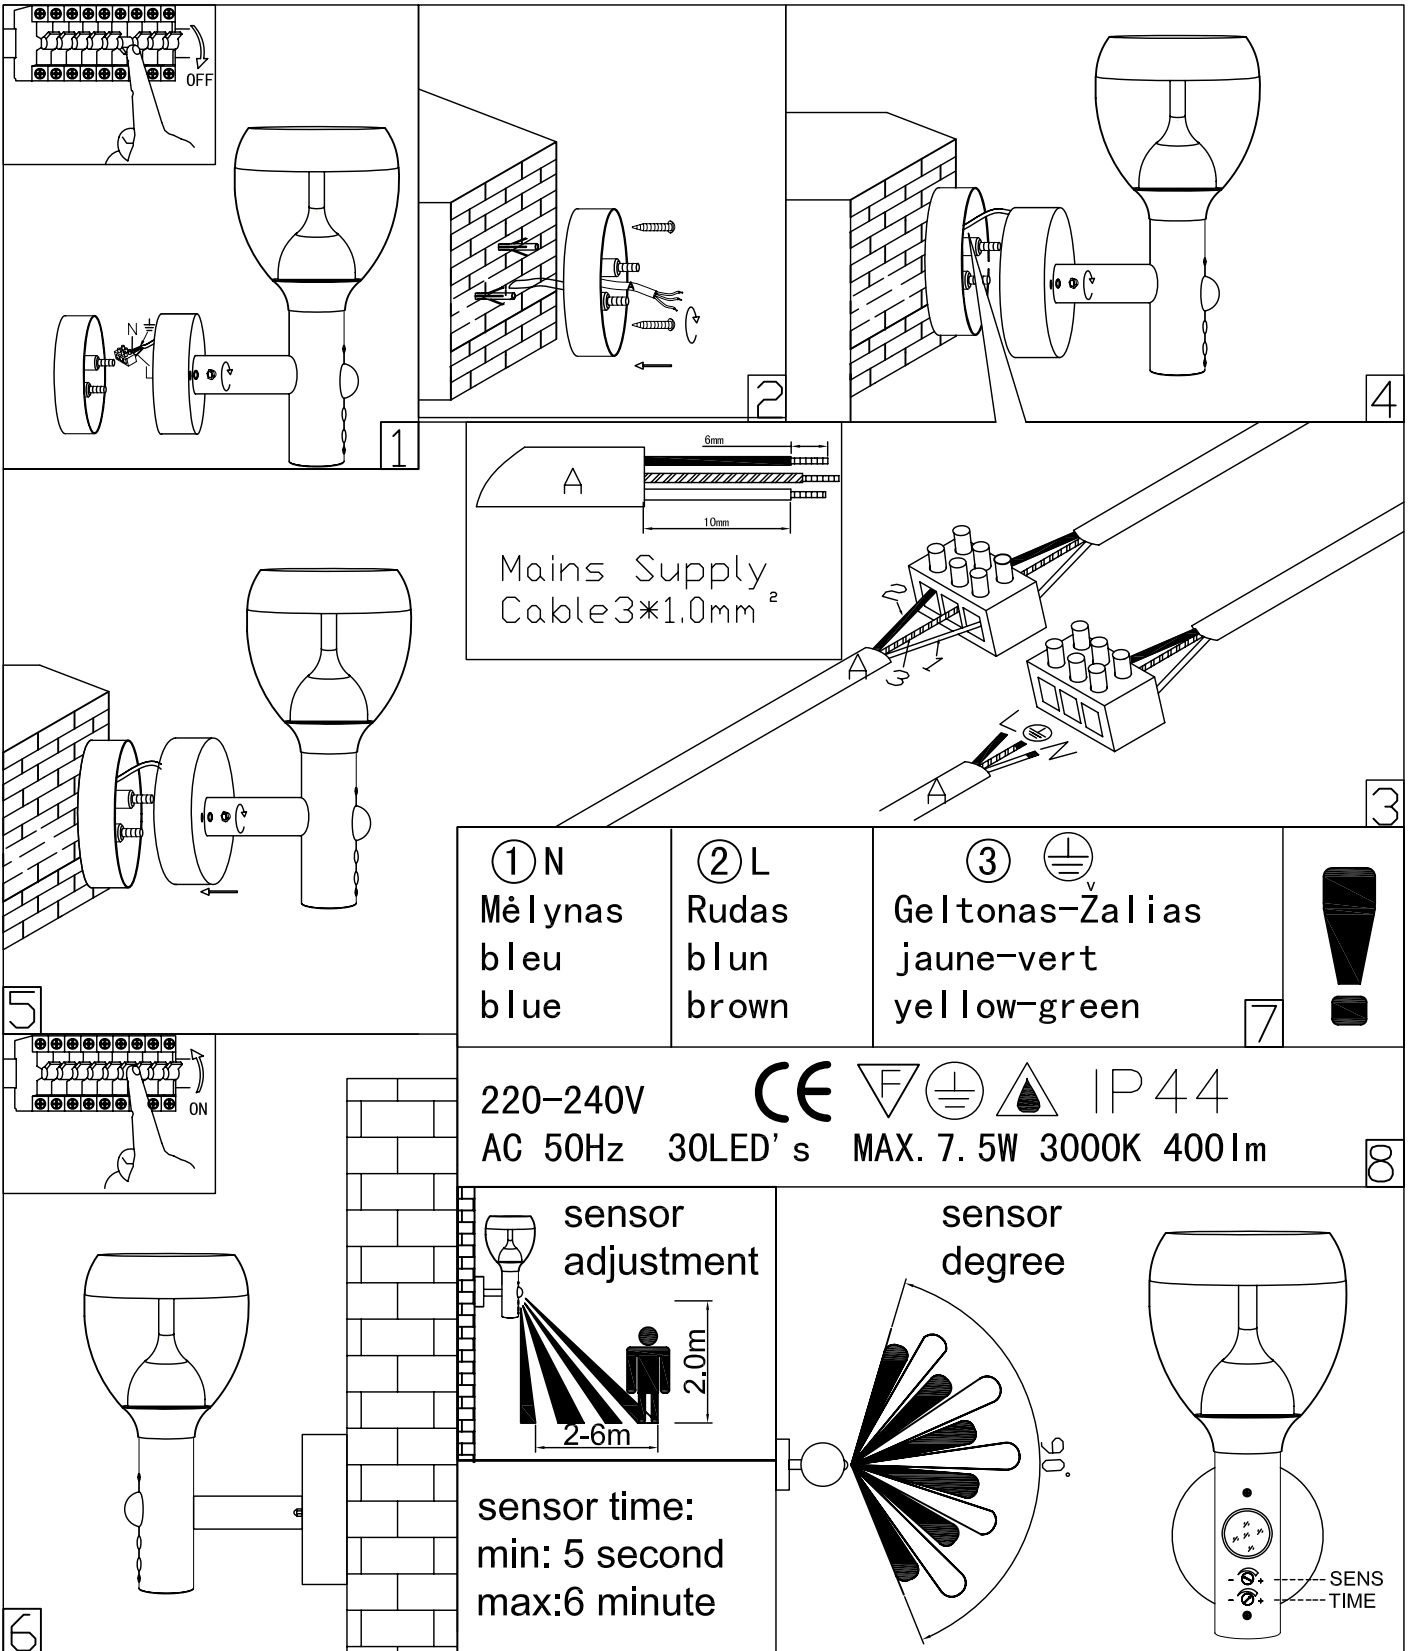

ITEM NO.:SLRL1,SLRL1B

Cleaning Note:

Please wipe the external metal parts of the stainless steel fitting with clear aerosol lubricant or clear oil on a regular basis.

Challenger

10 Sandersons way

Blackpool,