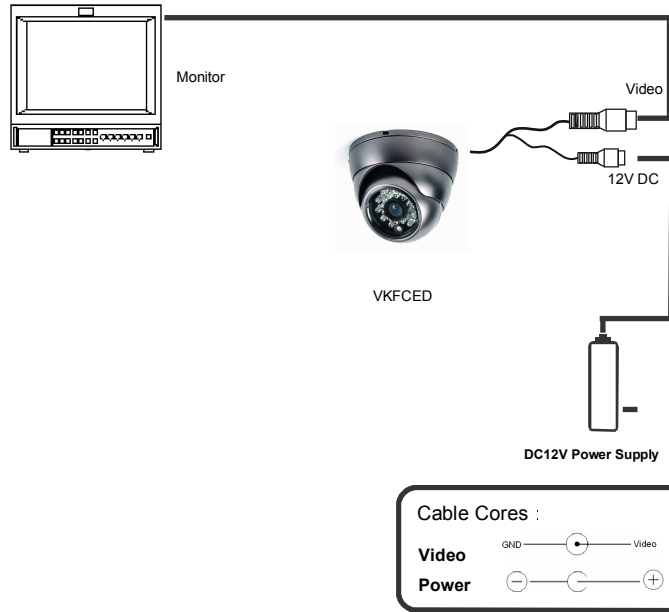

■ PRODUCT FEATURES

* Sensor (CCD)

COLOUR 1/4" CCD sensor.

* Auto Gain Control (AGC)

Built-in auto gain control (**AGC**) circuit. The colour camera can achieve high quality images in low Lux conditions

* Auto Electronic Shutter (AES)

■ CONNECTIONS

■ TROUBLE SHOOTING

1. No Picture after providing power

- May be the power supply. please check the power supply voltage and polarity.
- Please check all the connecting cables to monitoring equipment, especially the 'BNC' connectors.

2. The picture shows 'rolling' interference ripples

- May be caused by induced AC voltage on to video cables. Check for AC cables near video cables & move as necessary.
- Check the earth potentials at monitor and peripheral equipments positions. Earth potentials should be the same at each position.