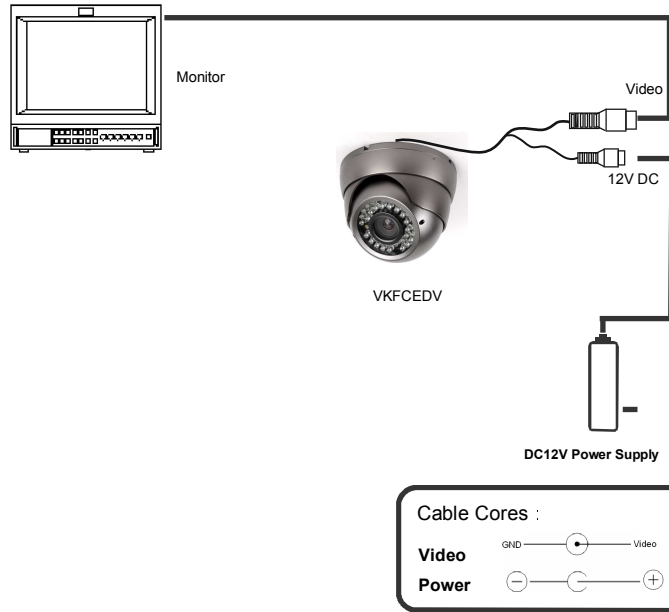

■ PRODUCT FEATURES

* Sensor (CCD)

COLOUR 1/4" CCD sensor.

* Auto Gain Control (AGC)

Built-in auto gain control (**AGC**) circuit. The colour camera can achieve high quality images in low Lux conditions

* Auto Electronic Shutter (AES)

■ CONNECTIONS

■ TROUBLE SHOOTING

1. No Picture after providing power

- . May be the power supply. please check the power supply voltage and polarity.
- . Please check all the connecting cables to monitoring equipment, especially the 'BNC' connectors.

2. The picture shows 'rolling' interference ripples

- . May be caused by induced AC voltage on to video cables. Check for AC cables near video cables & move as necessary.
- . Check the earth potentials at monitor and peripheral equipments positions. Earth potentials should be the same at each position.